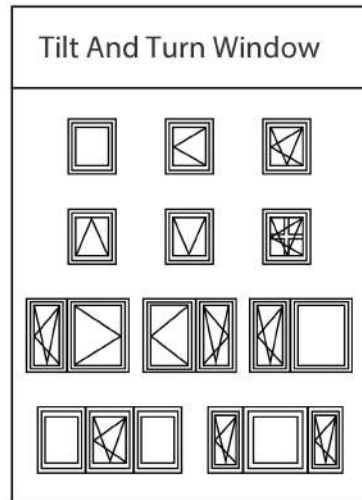

HIHAUS HOT SALE PRODUCTS

CURTAIN WALL

HIHAUS

HIHAUS HOT SALE PRODUCTS

OPENING MODE

HIHAUS

HOT SALE PRODUCTS AVAILABLE COLORS

Optional Color