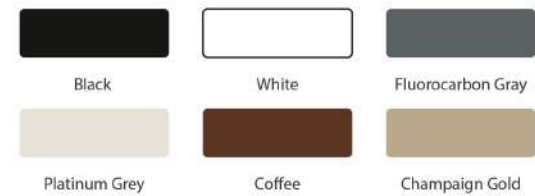

Optional Color