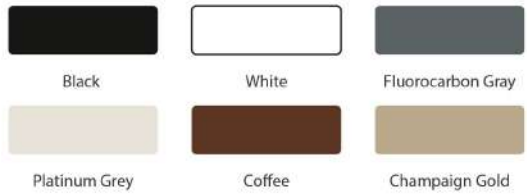

Optional Color