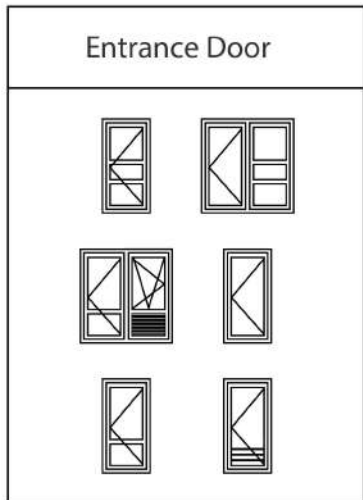

HIHAUS HOT SALE PRODUCTS

CURTAIN WALL

HIHAUS

HIHAUS HOT SALE PRODUCTS

OPENING MODE

HIHAUS

HOT SALE PRODUCTS AVAILABLE COLORS

Optional Color