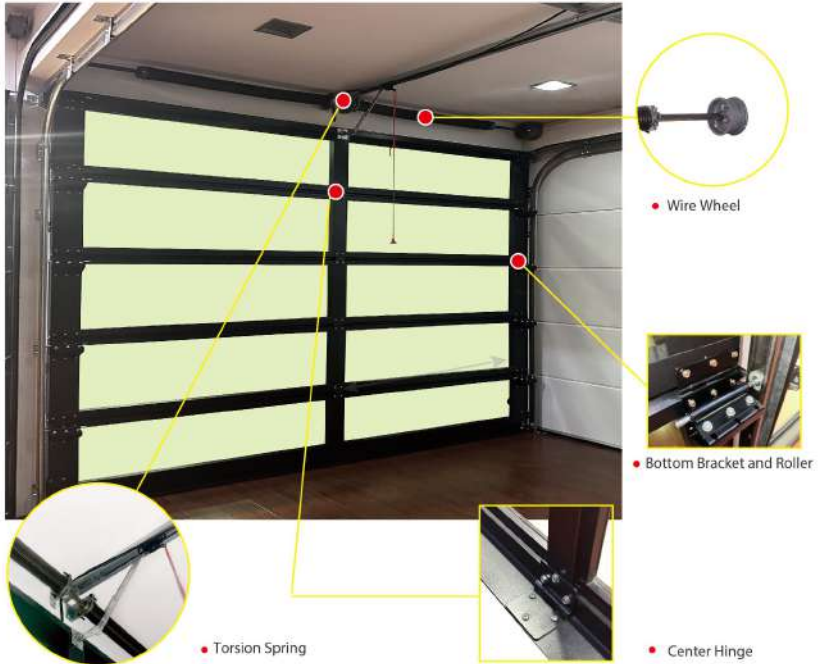

Product Data

Aluminum Thickness	3.0mm
Glass Panel	2483*541mm
Recommend Size	2488*2184mm
Wall Thickness	100mm/150mm
Standard Glass	Single 5mm /3mm+0.3pvb+3mm laminated glass
Hardware	China Brand

Optional Color