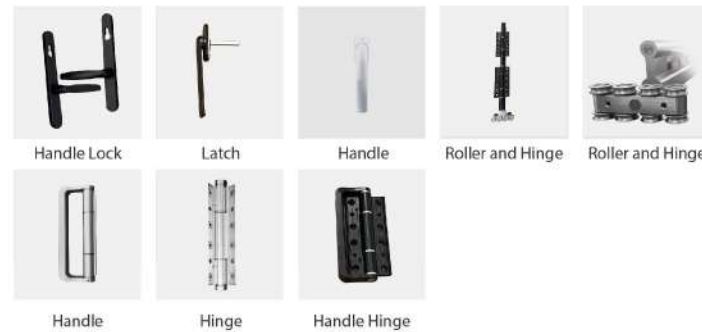

Product Data

Wall Thickness	120mm(4 5/8 inch)
Glass notch	42mm
Standard Glass	6+25A+6mm
Hardware	China brand
Mosquito Net	Optional
Open Way	Folding

Optional Color

Hardware Configuration

Door left Heavy Duty Strong Rollers