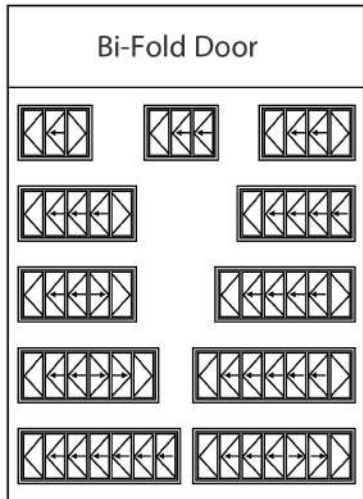

HIHAUS HOT SALE PRODUCTS

CURTAIN WALL

HIHAUS

HIHAUS HOT SALE PRODUCTS

OPENING MODE

HIHAUS

HOT SALE PRODUCTS AVAILABLE COLORS

Optional Color