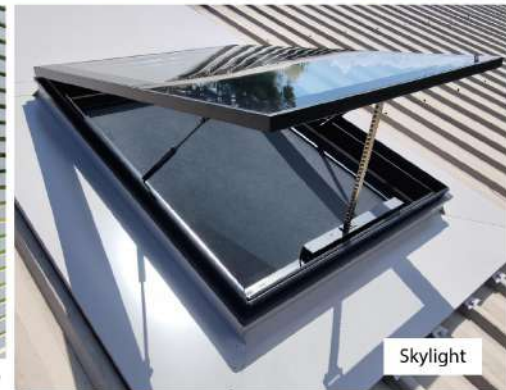

Hopper window/top-hinged window

Skylight

Optional color please see last page