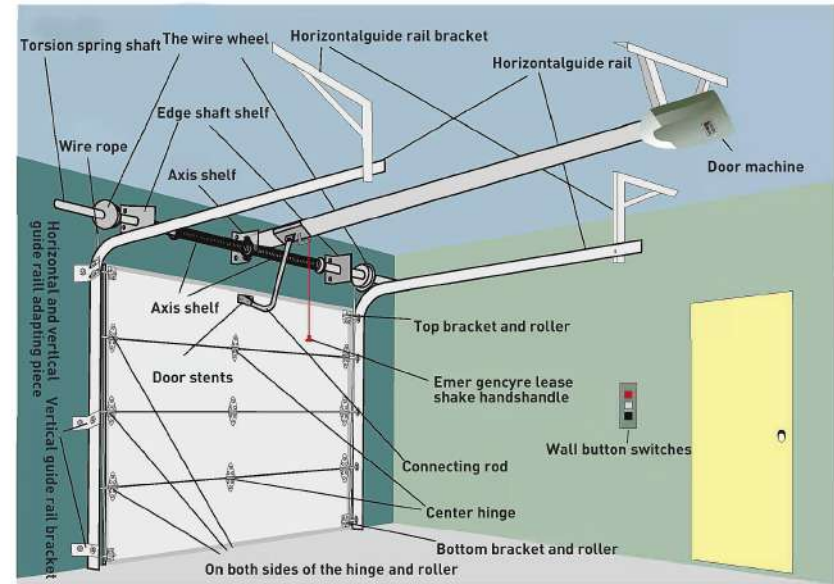

Galvanized steel garage door