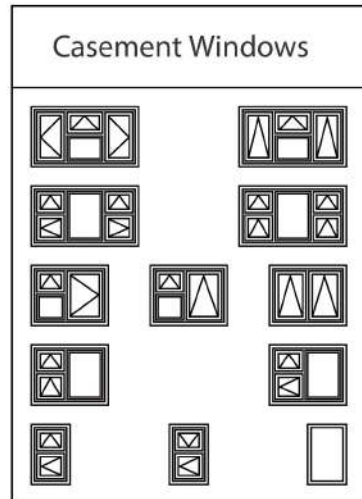

HIHAUS HOT SALE PRODUCTS

CURTAIN WALL

HIHAUS

HIHAUS HOT SALE PRODUCTS

OPENING MODE

HIHAUS

HOT SALE PRODUCTS AVAILABLE COLORS

Optional Color