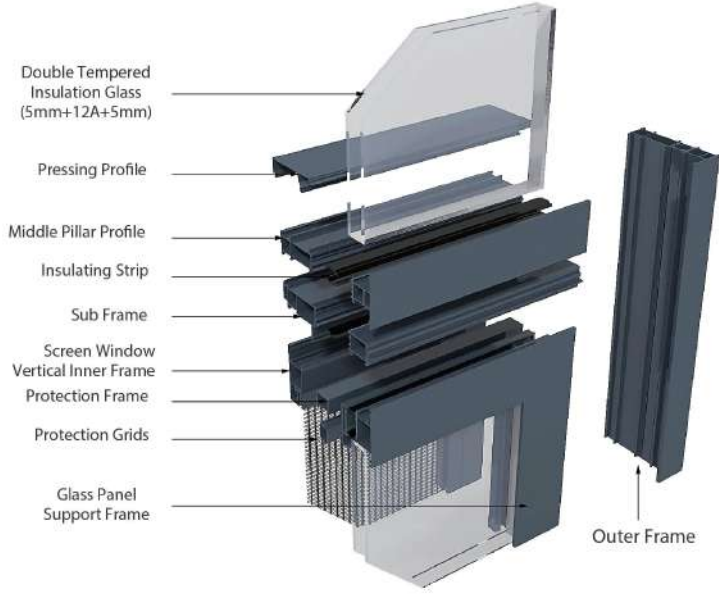

Hardware Configuration

D2 Arc Handle
(Gold / Silver / Black)

D1Y Handle
(Gold / Silver / Black)

Stainless steel 304
security mesh

 Optional color please see last page

122 SERIES THERMAL BREAK

CASEMENT WINDOW