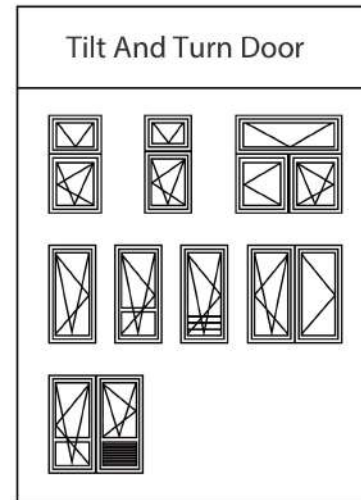

HIHAUS HOT SALE PRODUCTS

CURTAIN WALL

HIHAUS

HIHAUS HOT SALE PRODUCTS

OPENING MODE

HIHAUS

HOT SALE PRODUCTS AVAILABLE COLORS

Optional Color