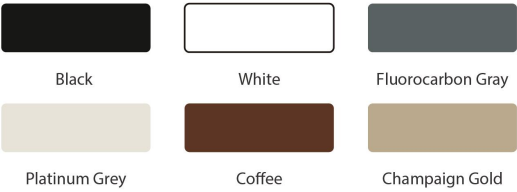

Optional Color