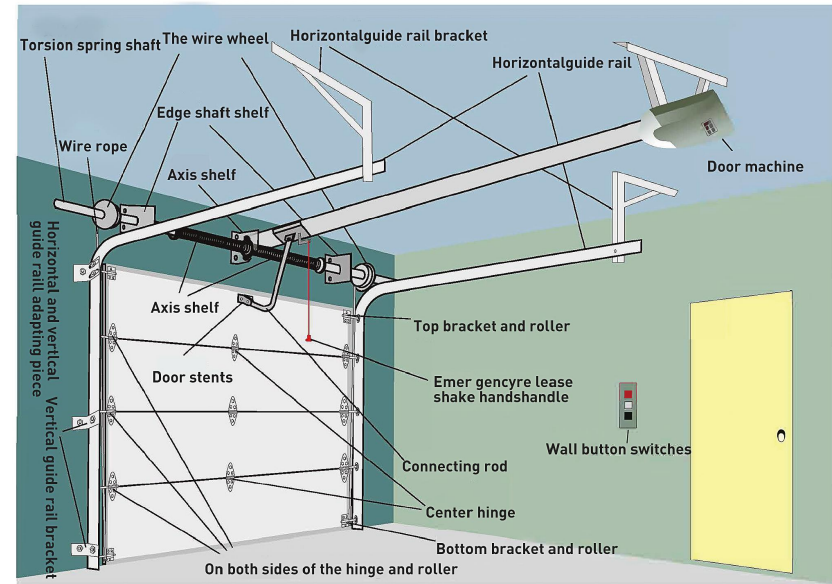

Galvanized steel garage door