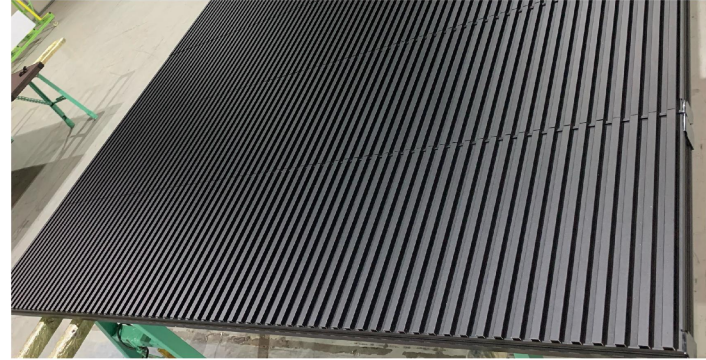

GARAGE DOOR PRODUCT DATA

Product Data

Aluminum Thickness	3.0mm
Grating Panel thickness 70mm	Material Thickness 1.2mm
Recommend Size	2488*2184mm
Wall Thickness	100mm/150mm
Standard Glass	Single 5mm/3mm+0.3pvb+3mm laminated glass
Hardware	China Brand