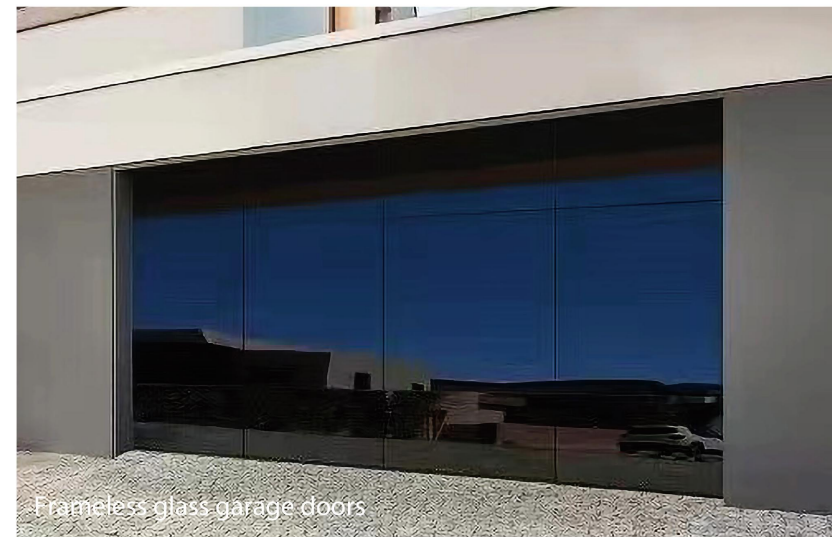

Frameless glass garage doors