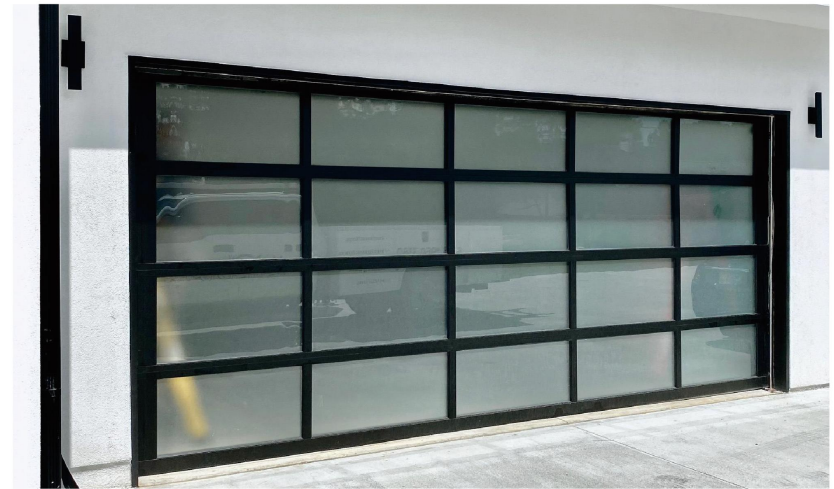

• Center Hinge

• Bottom Bracket and Roller

GARAGE DOOR PRODUCT DATA

Product Data

Aluminum Thickness	3.0mm
Glass Panel	2483*541mm
Recommend Size	2488*2184mm
Wall Thickness	100mm/150mm
Standard Glass	Single 5mm/3mm+0.3pvb+3mm laminated glass
Hardware	China Brand