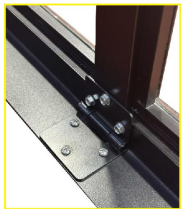

HIHAUS HOT SALE PRODUCTS

GARAGE DOOR

Aluminum glass garage door

Galvanized steel garage door

European-Style garage door

Frameless glass garage doors

• Wire Wheel

• Torsion Spring

• Center Hinge

• Bottom Bracket and Roller

GARAGE DOOR PRODUCT DATA

Product Data

Aluminum Thickness	3.0mm
Glass Panel	2483*541mm
Recommend Size	2488*2184mm
Wall Thickness	100mm/150mm
Standard Glass	Single 5mm/3mm+0.3pvb+3mm laminated glass
Hardware	China Brand