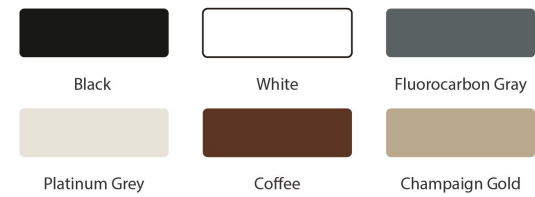

Optional Color