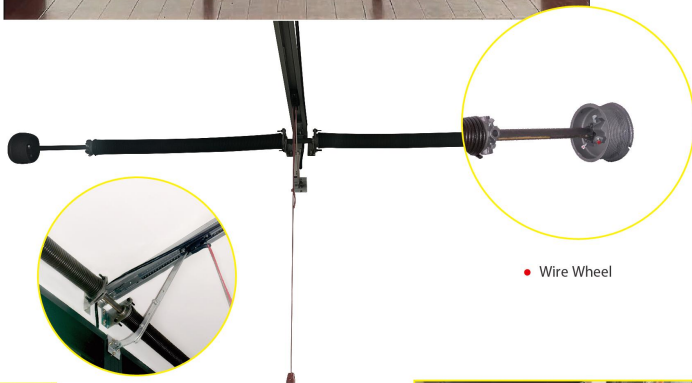

• Wire Wheel

• Torsion Spring