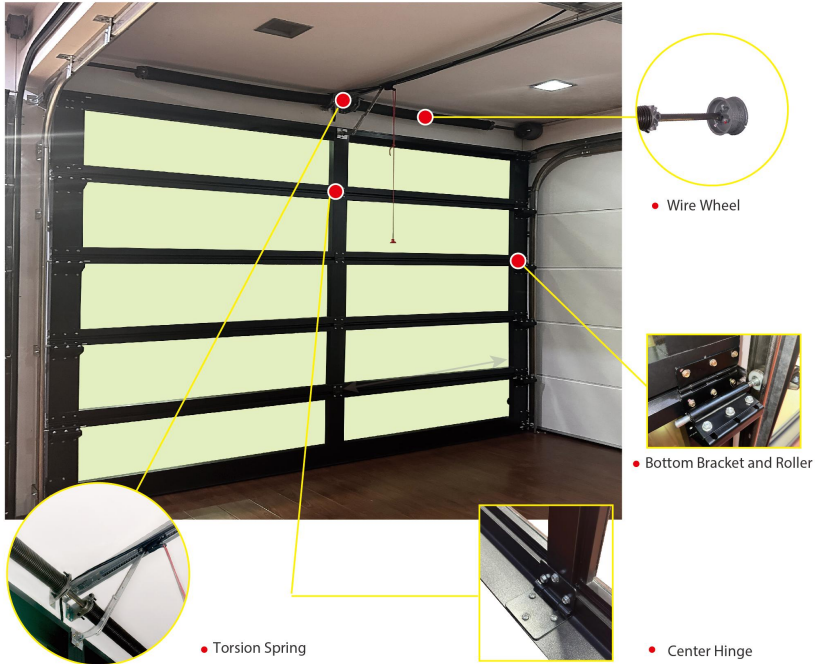

• Center Hinge

• Bottom Bracket and Roller

GARAGE DOOR PRODUCT DATA

Product Data

Aluminum Thickness	3.0mm
Glass Panel	2483*541mm
Recommend Size	2488*2184mm
Wall Thickness	100mm/150mm
Standard Glass	Single 5mm/3mm+0.3pvb+3mm laminated glass
Hardware	China Brand

Optional Color

Product Data

Aluminum Thickness	3.0mm
Glass Panel	2483*541mm
Recommend Size	2488*2184mm
Wall Thickness	100mm/150mm
Standard Glass	Single 5mm /3mm+0.3pvb+3mm laminated glass
Hardware	China Brand